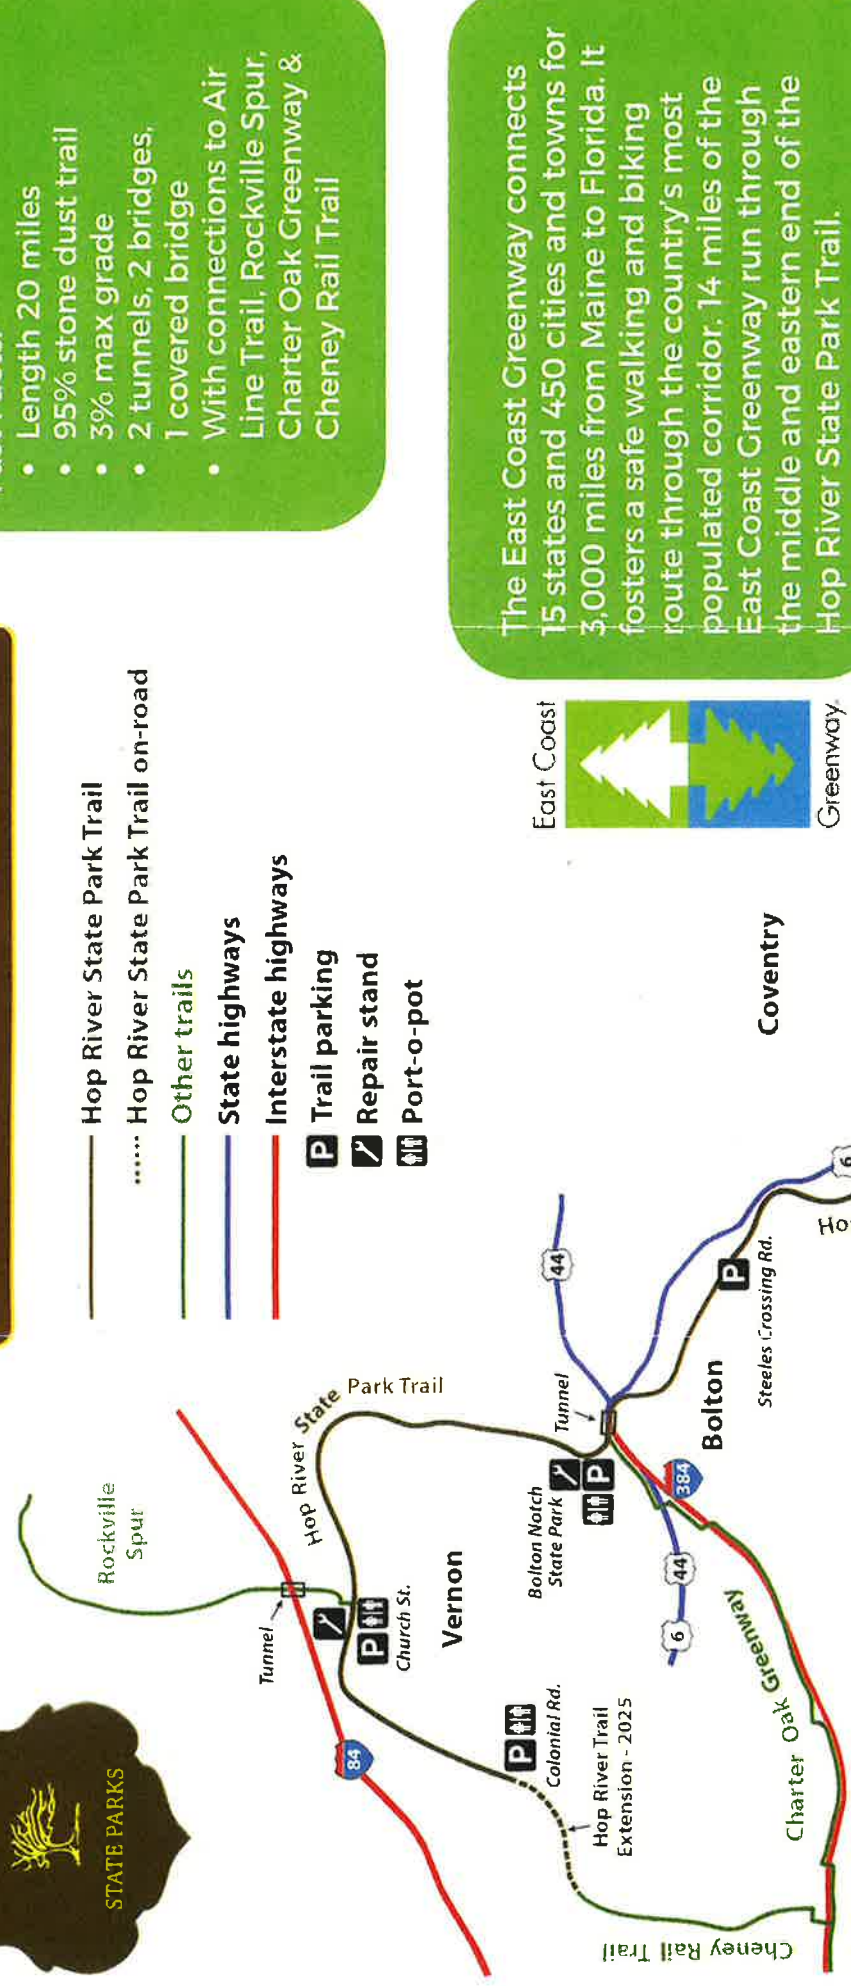

HOP RIVER STATE PARK TRAIL

- Hop River State Park Trail
- Hop River State Park Trail on-road
- Other trails
- State highways
- Interstate highways
- Trail parking
- Repair stand
- Port-o-pot

The East Coast Greenway connects 15 states and 450 cities and towns for 3,000 miles from Maine to Florida. It fosters a safe walking and biking route through the country's most populated corridor. 14 miles of the East Coast Greenway run through the middle and eastern end of the Hop River State Park Trail.

- Fast Facts:**
- Length 20 miles
 - 95% stone dust trail
 - 3% max grade
 - 2 tunnels, 2 bridges,
 - 1 covered bridge
 - With connections to Air Line Trail, Rockville Spur, Charter Oak Greenway & Cheney Rail Trail

Manchester

Full Map

Columbia

Printed by Marketing Solutions Unlimited

Distance from Providence 1 hour | Albany 1.25 hours | Boston 1.5 hours | NY City 2.5 hours